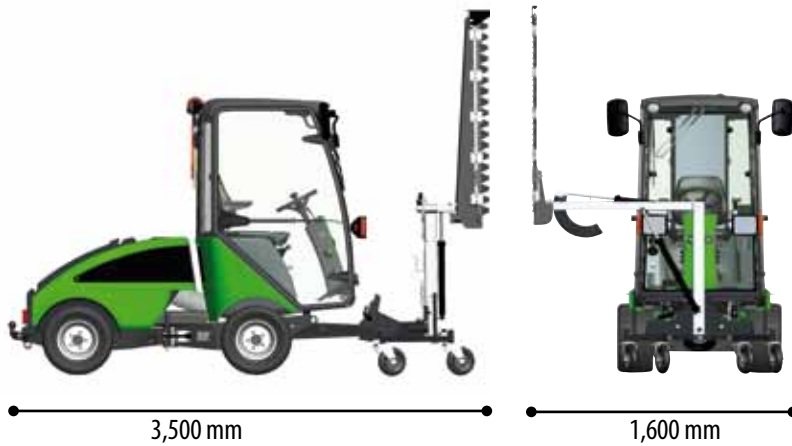

Technical data

Hedge Trimmer

Technical information

The hedge trimmer should be lubricated regularly during use. An oil sprayer is therefore fitted to the hedge trimmer, so oil is available as and when it is needed

The hedge trimmer is equipped with release springs. These protect the trimmer as it will "give" if it presses against hedge branches that are too thick

The hedge trimmer is equipped with a support strut, so it is easy to attach/detach

The hedge trimmer is supplied with a protective guard for transportation

Dimensions

Attached:

Length	3,500 mm
Width	1,600 mm
Height with roll bar	2,000 mm
Height with cab	1,960 mm

Storage dimensions:

Length	1,000 mm
Width	1,600 mm
Height	1,450 mm

Technical data:

Own weight	130 kg
Trimming width	1,300 mm
Trimming height	0 - 3,200 mm
Horizontal trimming height	300 - 2,100 mm
Horizontal reach	2,500 mm
Branch thickness max	20 mm
Operating speed	1-3 km/h

CE certified according to EU Directive

Your Nilfisk Outdoor Dealer