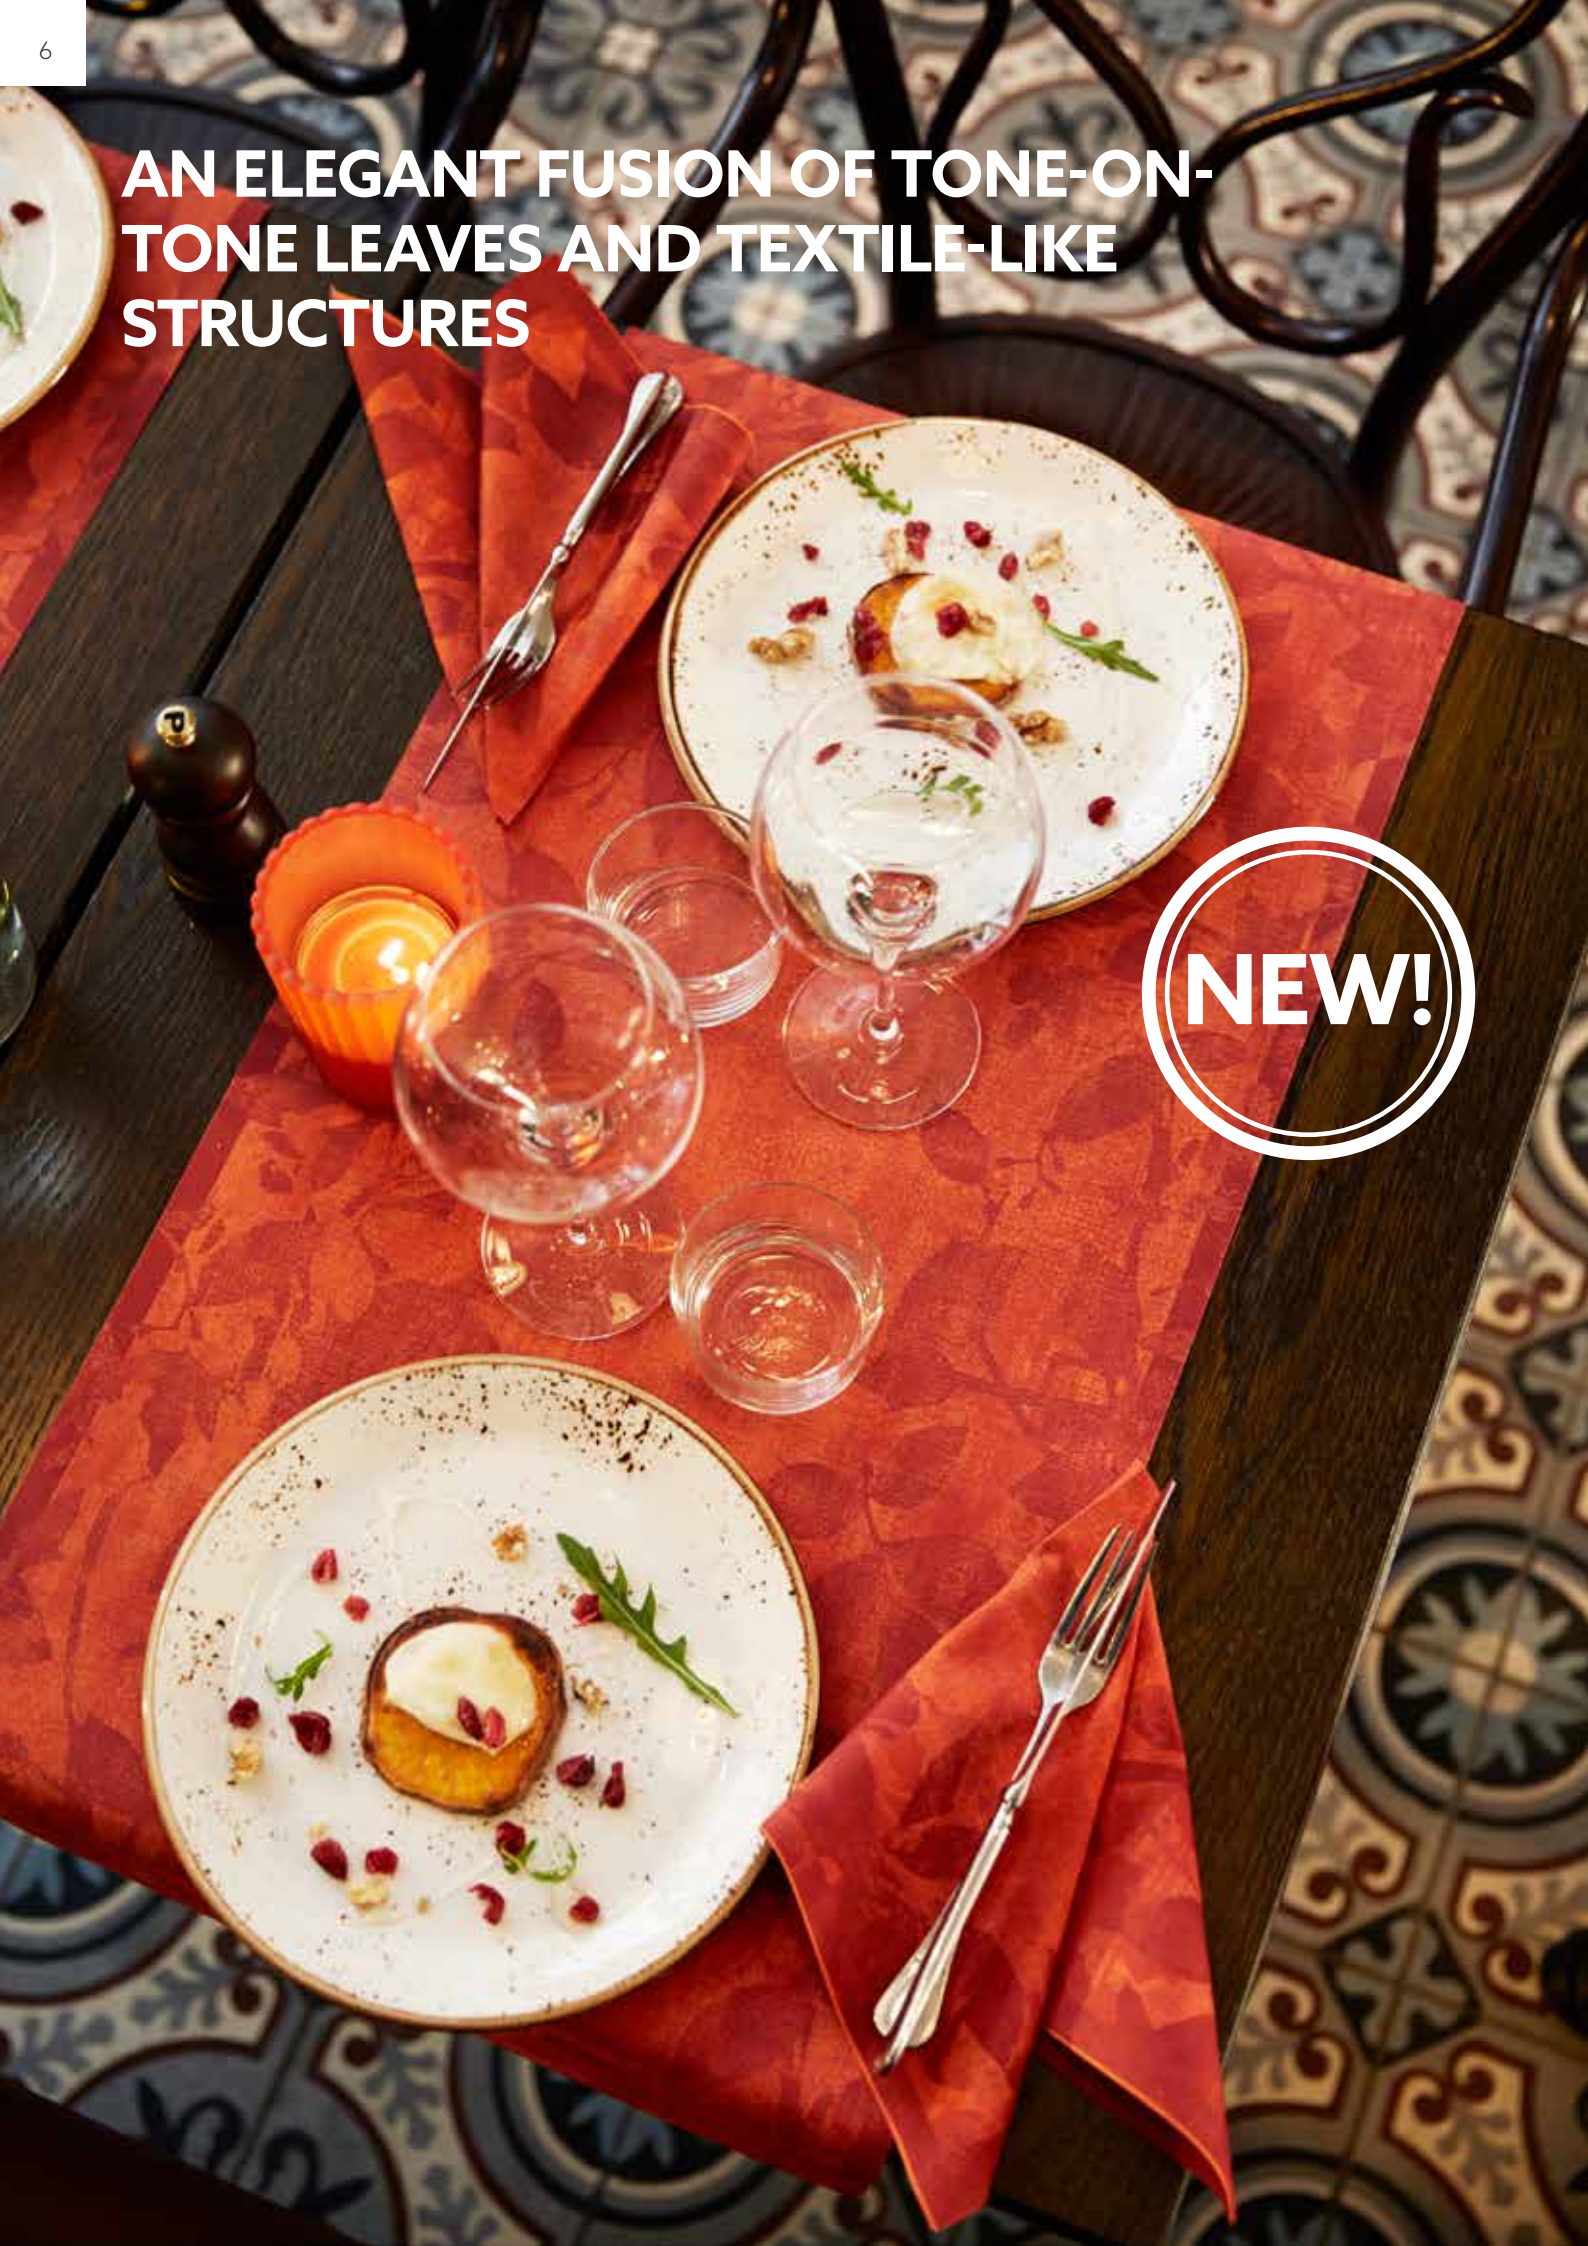

AN ELEGANT FUSION OF TONE-ON-TONE LEAVES AND TEXTILE-LIKE STRUCTURES

NEW!