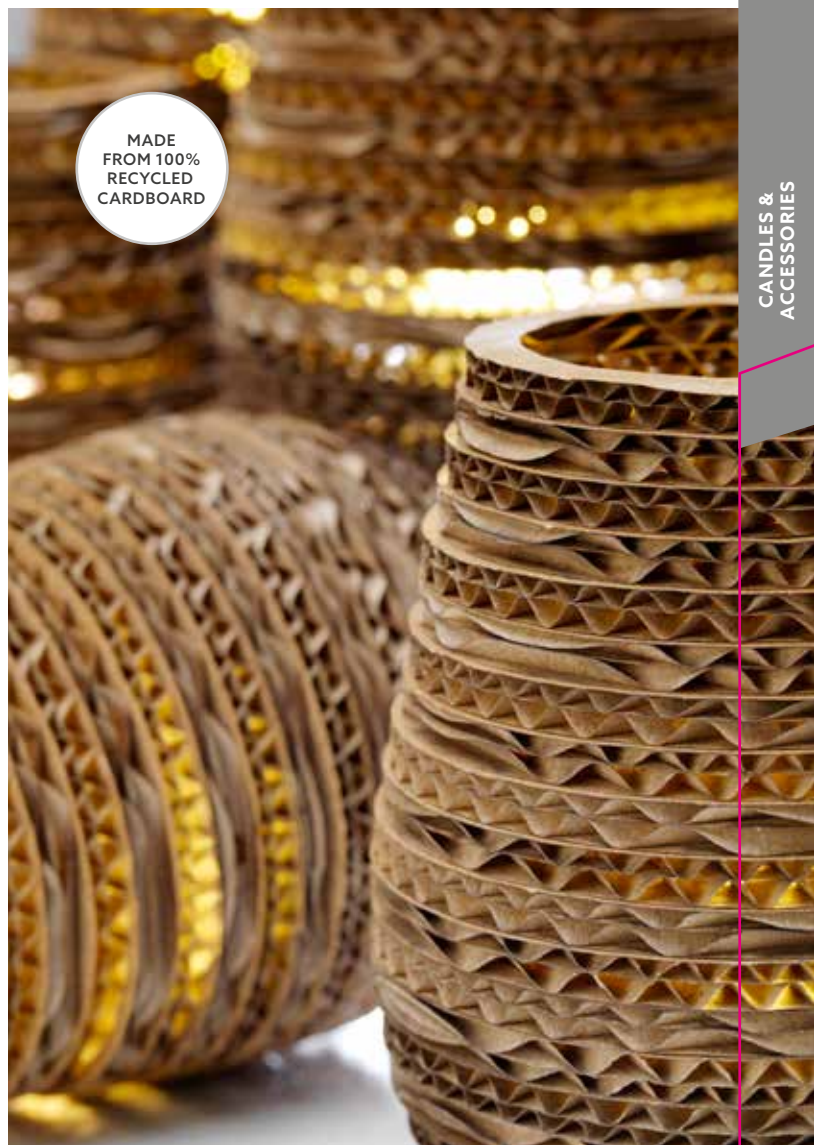

ANTIQUE CANDLES,  
CROWN CANDLES

TEALIGHTS

SWITCH &amp; SHINE REFILLS

LED

PILLAR CANDLES

3 different sizes to be placed anywhere

2018  
**NEW**  
CANDLES &  
ACCESSORIES

MADE FROM 100% RECYCLED CARDBOARD