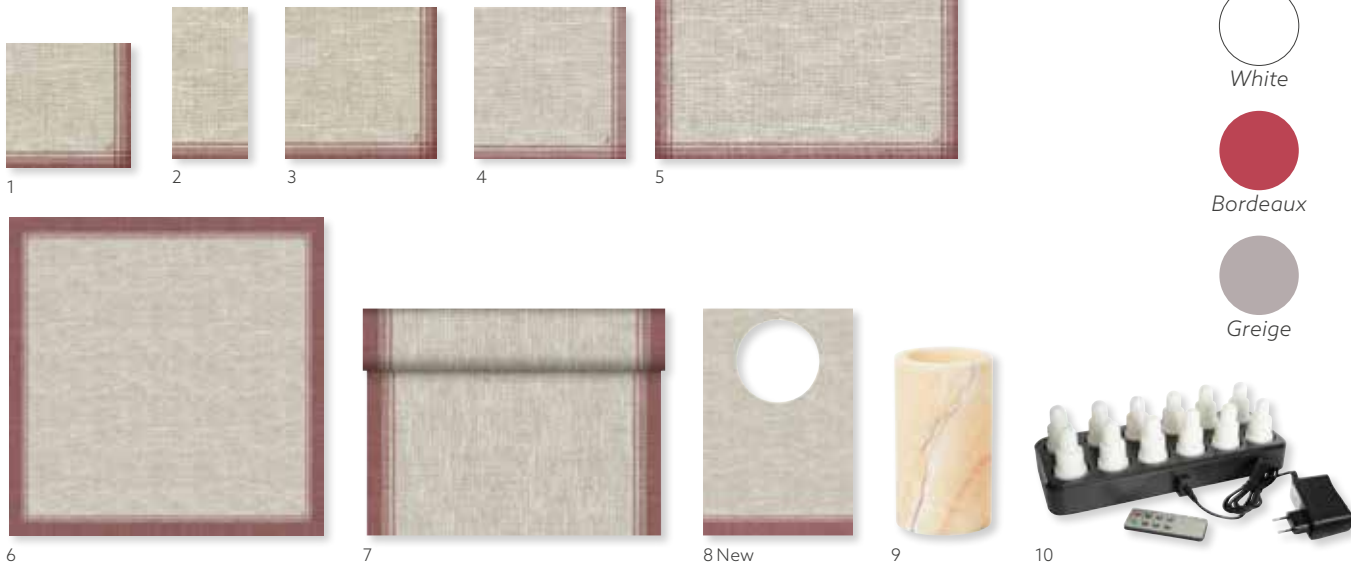

LINUS BORDEAUX

NO	ARTICLE	DESCRIPTION	PACK					NO	ARTICLE	DESCRIPTION	PACK				
1	178205	Tissue Napkin, 3-ply, 33 x 33 cm	4 x 250	•	•	•	•	6	178289	Dunisilk® Slipcover, 84 x 84 cm	5 x 20	•	•	•	•
2	178219	Tissue Napkin, 3-ply, 1/8 folded, 40 x 40 cm	4 x 250	•	•	•	•	7	178279	Dunicel® Slipcover, 84 x 84 cm	5 x 20	•	•	•	•
3	178213	Tissue Napkin, 3-ply, 40 x 40 cm	4 x 250	•	•	•	•	8	178286	Dunicel® Slipcover, 84 x 84 cm	1 x 100	•	•	•	•
	178226	Classic Napkin, 40 x 40 cm	6 x 50	•	•	•	•	9	178295	Dunicel® Tête-à-Tête, 0,4 x 24 m	4 x 1	•	•	•	•
4	178237	Dunilin® Napkin, 40 x 40 cm	12 x 50	•	•	•	•	10	183172	Dunicel® Bib, 40 x 60 cm	4 x 50	•	•	•	•
5	178335	Dunicel® Placemat, 30 x 40 cm	5 x 100	•	•	•	•		178484	Candle Holder Mineral, Onyx 125 x 70 mm	4 x 1	•	•	•	•
	178390	Paper Placemat, 35 x 45 cm	4 x 250	•	•	•	•		171289	Led Set, Rechargeable 12 pcs, Warm White, 40 x 70 mm, 12 h	1 x 1	•	•	•	•