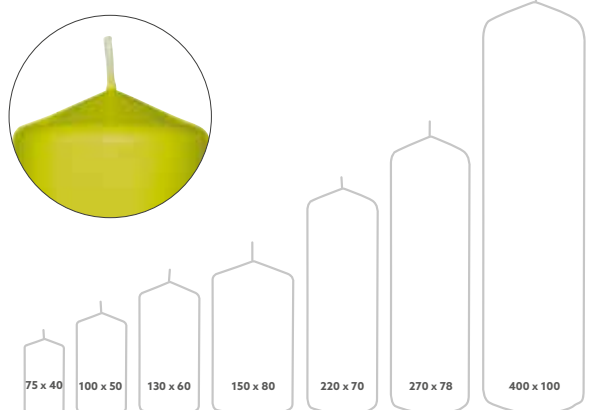

PILLAR CANDLES

- Premium quality
- Long burn time
- Clean burning