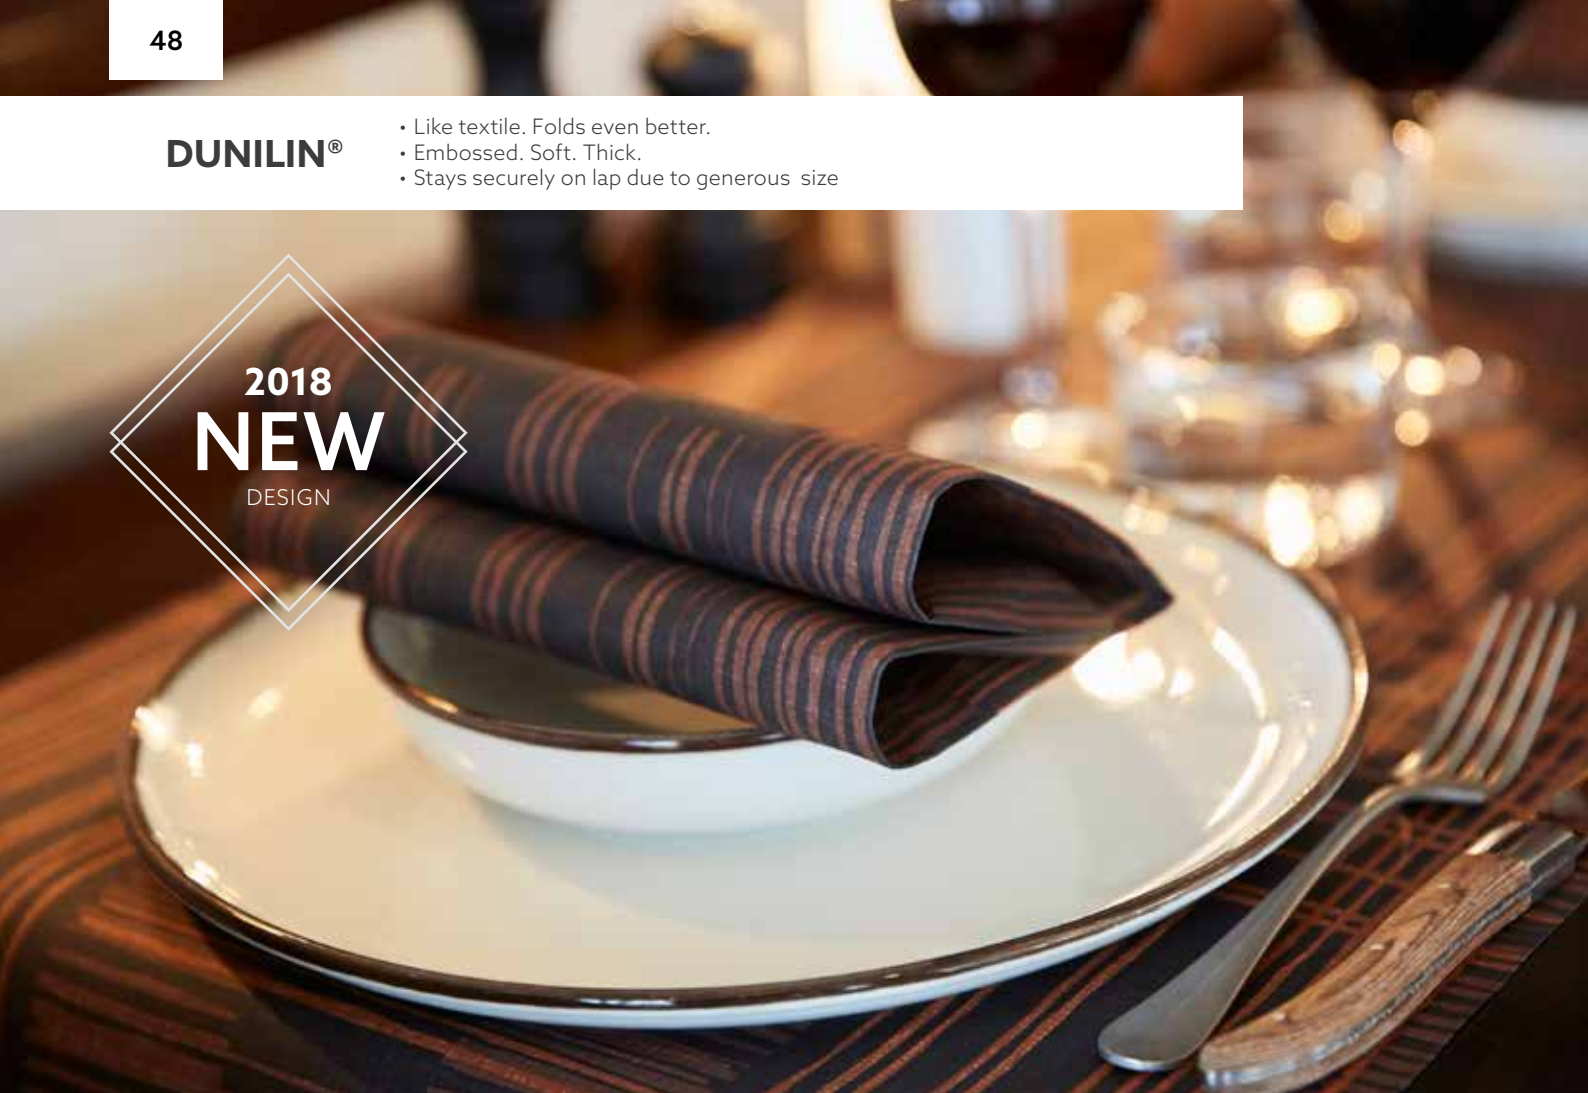

DUNILIN®

- Like textile. Folds even better.
- Embossed. Soft. Thick.
- Stays securely on lap due to generous size

2018
NEW
DESIGN

wow DUNILIN®, 1/8 BOOKFOLDED, 48 X 48 CM