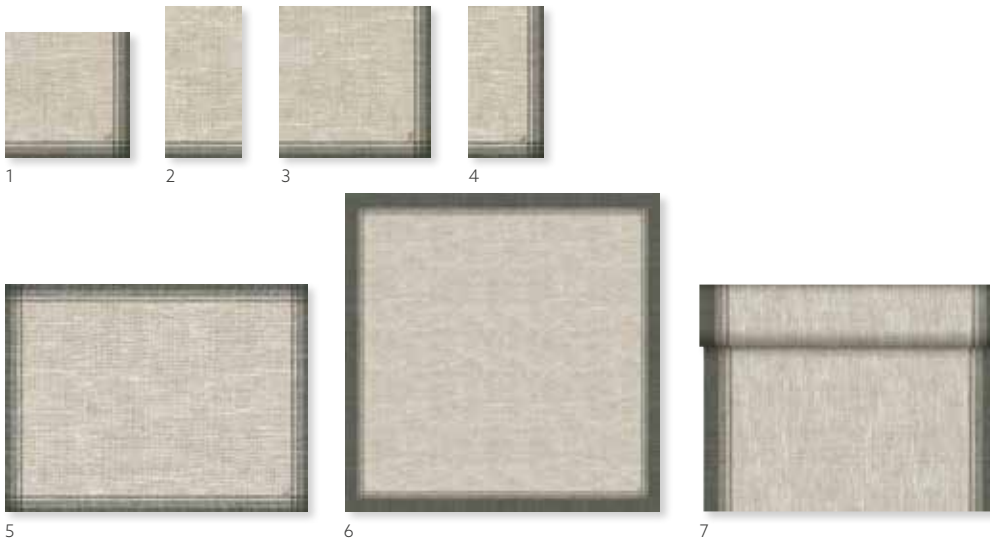

LINUS BLACK

MATCHING COLOURS

White

Greige

Black

NO	ARTICLE	DESCRIPTION	PACK	FSC	OK compost	VERGOTT	ecoecho
1	178203	Tissue Napkin, 3-ply, 33 x 33 cm	4 x 250	•	•	•	•
2	178217	Tissue Napkin, 3-ply, 1/8 folded, 40 x 40 cm	4 x 250	•	•	•	•
3	178211	Tissue Napkin, 3-ply, 40 x 40 cm	4 x 250	•	•	•	•
	178224	Classic Napkin, 40 x 40 cm	6 x 50	•	•	•	•
	178235	unilin® Napkin, 40 x 40 cm	12 x 50	•	•	•	•

NO	ARTICLE	DESCRIPTION	PACK	FSC	OK compost	VERGOTT	ecoecho
4	178230	Dunisoft® Napkin, 20 x 40 cm	12 x 120	•	•	•	•
5	178333	Dunichel® Placemat, 30 x 40 cm	5 x 100	•	•	•	•
	178388	Paper Placemat, 35 x 45 cm	4 x 250	•	•	•	•
6	178277	Dunichel® Slipcover, 84 x 84 cm	5 x 20	•	•	•	•
	178284	Dunichel® Slipcover, 84 x 84 cm	1 x 100	•	•	•	•
7	178293	Dunichel® Tête-à-Tête, 0,4 x 24 m	4 x 1	•	•	•	•